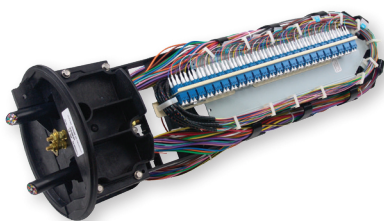

LLAS-200-12SC

LLAS-300-24SC

LightLink Fiber Optic Terminal Adapters for Sealed Fiber Optic Splice Closures

The LightLink Access Solution (LLAS) Terminal Adapters provide the interconnect and/or demarcation of optical fibers for Fiber-to-the-Node (FTTN), Fiber-to-the-Home (FTTH), Fiber-to-the-Premise (FTTP) and Fiber-to-the-Curb (FTTC) applications. The adapter plates are designed to be used in conjunction with AFL Sealed Fiber Optic Splice Closures and convert the standard closure design into an FTTX or demarcation type fiber optic splice closure. The adapter plates provide mounting positions ranging from six to 24 SC-style bulkheads (depending on the model). The interconnection and routing of 900 μm SC pigtailed with pre-connectorized SC drop cables is managed through routing rings on the terminal adapter. Three versions are available and are matched to the LG-150, LG-250 and LG-350 series sealed fiber optic splice closures.

Ordering Information

DESCRIPTION	MODEL NO.	AFL NO.
Terminal Adapter for LG-150/250 Sealed Splice Closure	LLAS-200-12SC	FC000068
Terminal Adapter for LG-350 Sealed Splice Closure	LLAS-300-24SC	FC000069
Terminal Adapter – Empty plate	LLAS-350-96-LC	FC000736
Terminal Adapter – with Installed SCAPC (48)	LLAS-350-96-LC	FC000737
Terminal Adapter – with Installed SCUPC (48)	LLAS-350-96-LC	FC000738
Terminal Adapter – with Installed LCUPC Duplex SC Foot Print (48)	LLAS-350-96-LC	FC000739
Terminal Adapter – with Installed LCAPC Duplex SC Foot Print (48)	LLAS-350-96-LC	FC000765

Blank bulkhead adapter plate and routing rings are included.
SC bulkheads, SC pigtailed (900 μm) and SC pre-connectorized drop cable may be ordered separately.

Accessories Ordering

DESCRIPTION	AFL NO.
(1) Small Flange SC/UPC Bulkhead adapter (Blue)	C058475
(1) Small Flange SC/APC Bulkhead adapter (Green)	C147880
(1) Pigtail - SC/UPC Connector with (1) meter 900μm fiber	C146507-0001
(1) Pigtail - SC/APC Connector with (1) meter 900μm fiber	C203278-0001