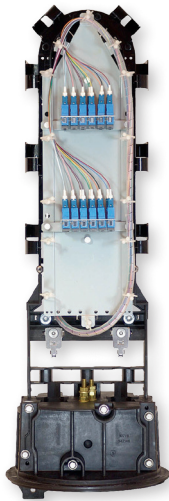

LLAS-200-12SC

LLAS-300-24SC

LightLink Fiber Optic Terminal Adapters for Sealed Fiber Optic Splice Closures

The LightLink Access Solution (LLAS) Terminal Adapters provide the interconnect and/or demarcation of optical fibers for Fiber-to-the-Node (FTTN), Fiber-to-the-Home (FTTH), Fiber-to-the-Premise (FTTP) and Fiber-to-the-Curb (FTTC) applications. The adapter plates are designed to be used in conjunction with AFL Sealed Fiber Optic Splice Closures and convert the standard closure design into an FTTX or demarcation type fiber optic splice closure. The adapter plates provide mounting positions ranging from six to 24 SC-style bulkheads (depending on the model). The interconnection and routing of 900 μm SC pigtailed with pre-connectorized SC drop cables is managed through routing rings on the terminal adapter. Three versions are available and are matched to the LG-150, LG-250 and LG-350 series sealed fiber optic splice closures.

Ordering Information

DESCRIPTION	MODEL NO.	AFL NO.
Terminal Adapter for LG-150/250 Sealed Splice Closure	LLAS-200-12SC	FC000068
Terminal Adapter for LG-350 Sealed Splice Closure	LLAS-300-24SC	FC000069
Terminal Adapter – Empty plate	LLAS-350-96-LC	FC000736
Terminal Adapter – with Installed SCAPC (48)	LLAS-350-96-LC	FC000737
Terminal Adapter – with Installed SCUPC (48)	LLAS-350-96-LC	FC000738
Terminal Adapter – with Installed LCUPC Duplex SC Foot Print (48)	LLAS-350-96-LC	FC000739
Terminal Adapter – with Installed LCAPC Duplex SC Foot Print (48)	LLAS-350-96-LC	FC000765

Blank bulkhead adapter plate and routing rings are included.
SC bulkheads, SC pigtailed (900 μm) and SC pre-connectorized drop cable may be ordered separately.

Accessories Ordering

DESCRIPTION	AFL NO.
(1) Small Flange SC/UPC Bulkhead adapter (Blue)	C058475
(1) Small Flange SC/APC Bulkhead adapter (Green)	C147880
(1) Pigtail - SC/UPC Connector with (1) meter 900μm fiber	C146507-0001
(1) Pigtail - SC/APC Connector with (1) meter 900μm fiber	C203278-0001