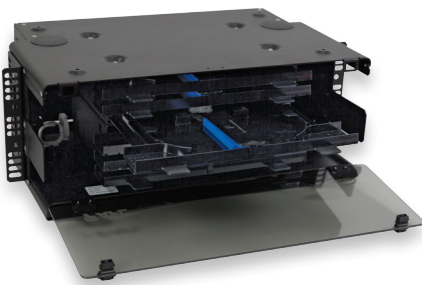

SPL3RU

SPL5RU

LightLink LANSystem SPL3RU and SPL5RU—Optical Splice Shelf

The LightLink LANSystem Optical Splice Shelf is designed to provide a convenient in-rack splicing and interconnection point for Outside Plant (OSP) cable entering a Central Office (CO), Controlled Environmental Vault (CEV), Headend (HE) or customer location.

Units are available with three or six STF-48 Telescoping Splice Drawers. Each drawer is capable of handling up to 48 individual single-fused or up to 144 mass-fused fibers, with minimum bend radius routing and protection.

Features

- Fits comfortably into new and existing interconnect, cross-connect, customer premise, and co-location environments
- Compatible with industry standard equipment frames
- For in-rack splicing of outside plant cable to connectorized pigtails or riser cable
- Drawers handle up to 48 single-fused or 144 mass-fused fibers
- Cable entry/exit grommet seals
- Durable and scratch resistant power coated antique white finish
- Hinged plexiglass front and rear door
- Spring loaded latches

Applications

- Telecommunications closets
- Data Centers
- Customer Premise
- LAN / WAN Networks
- Central Offices / Headends
- Hubs / Cabinets / Remote Terminals
- FTTH / FTTB Networks

Specifications

- Designed around Telcordia® GR-63NEBS
- Aluminum construction per ASTM B209
- Durable textured powder coat finish available in black or white
- Universal 19/23" EIA/TIA rack compatibility