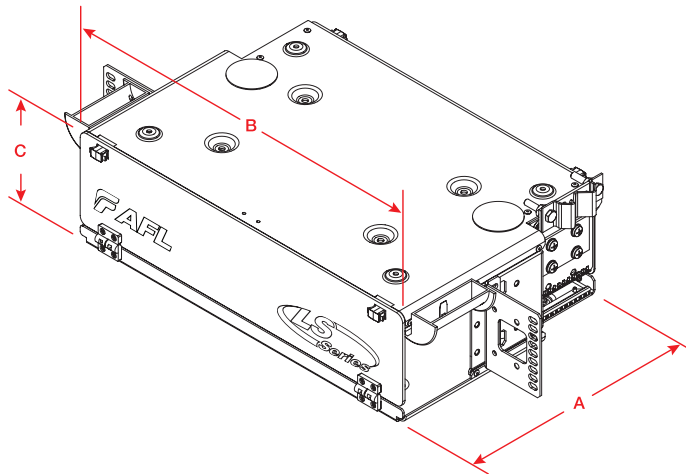

Features

- Fits comfortably into new and existing interconnect, cross-connect, customer premise, and co-location environments
- Compatible with industry standard equipment frames
- For in-rack splicing of outside plant cable to connectorized pigtails or riser cable
- Drawers handle up to 48 single-fused or 144 mass-fused fibers
- Cable entry/exit grommet seals
- Durable and scratch resistant power coated antique white finish
- Hinged plexiglass front and rear door
- Spring loaded latches

continued on next page

Telcordia is a registered trademark of Telcordia Technologies, Inc.

LightLink LANSystem SPL3RU and SPL5RU—Optical Splice Shelf

Dimensions

MODEL	NO. OF TRAYS	DEPTH (A) (INCHES)	WIDTH (B) (INCHES)	HEIGHT (C) (INCHES)	RACK UNITS	SPLICE CAPACITY	UNLOADED WEIGHT	MATERIAL GAUGE
SPL3RU	3	11.00	17.00	5.25	3	144 single, 432 mass	8.4 lbs.	2.03 mm
SPL5RU	6	11.00	17.00	8.75	5	288 single, 864 mass	9.0 lbs.	2.03 mm