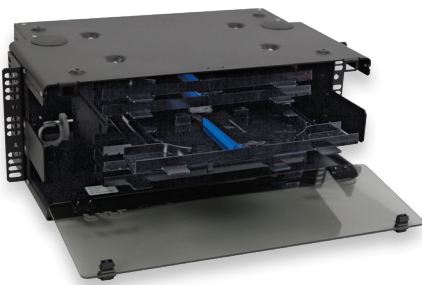

SPL4RU

Specifications

- Designed around Telcordia® GR-63NEBS
- Aluminum construction per ASTM B209
- Durable textured powder coat finish available in black or white
- Universal 19/23" EIA/TIA rack compatibility

Features

- Fits comfortably into new and existing interconnect, cross-connect, customer premise, and co-location environments
- Compatible with industry standard equipment frames
- For in-rack splicing of outside plant cable to connectorized pigtails or riser cable
- Drawers handle up to 48 single-fused or 144 mass-fused fibers
- Cable entry/exit grommet seals
- Durable and scratch resistant power coated antique white finish
- Hinged plexiglass front and rear door
- Spring loaded latches

Applications

- Telecommunications closets
- Data Centers
- Customer Premise
- LAN / WAN Networks
- Central Offices / Headends
- Hubs / Cabinets / Remote Terminals
- FTTH / FTTB Networks

Dimensions

MODEL	NO. OF TRAYS	DEPTH (A) (INCHES)	WIDTH (B) (INCHES)	HEIGHT (C) (INCHES)	RACK UNITS	SPLICE CAPACITY	UNLOADED WEIGHT	MATERIAL GAUGE
SPL3RU	3	11.00	17.00	5.25	3	144 single, 432 mass	8.4 lbs.	2.03 mm
SPL5RU	6	11.00	17.00	7.00	5	288 single, 864 mass	9.0 lbs.	2.03 mm