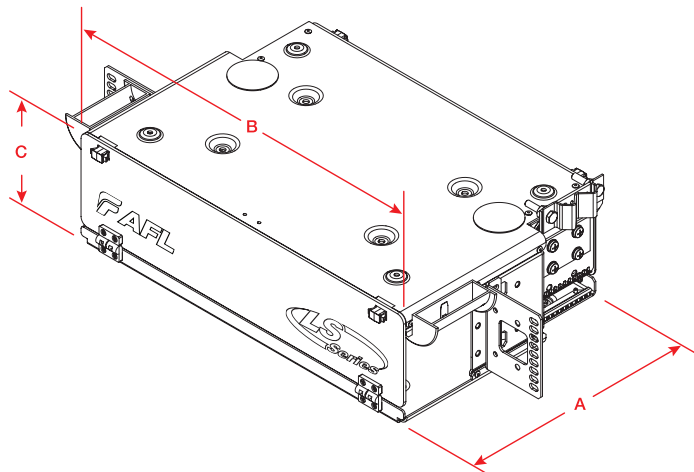

## LightLink LANSystem SPL3RU and SPL5RU—Optical Splice Shelf

The LightLink LANSystem Optical Splice Shelf is designed to provide a convenient in-rack splicing and interconnection point for Outside Plant (OSP) cable entering a Central Office (CO), Controlled Environmental Vault (CEV), Headend (HE) or customer location. Units are available with three or six STF-48 Telescoping Splice Drawers. Each drawer is capable of handling up to 48 individual single-fused or up to 144 mass-fused fibers, with minimum bend radius routing and protection.

### Features

- Fits comfortably into new and existing interconnect, cross-connect, customer premise, and co-location environments
- Compatible with industry standard equipment frames
- For in-rack splicing of outside plant cable to connectorized pigtails or riser cable
- Drawers handle up to 48 single-fused or 144 mass-fused fibers
- Cable entry/exit grommet seals
- Durable and scratch resistant power coated antique white finish
- Hinged plexiglass front and rear door
- Spring loaded latches

### Dimensions

MODEL	NO. OF TRAYS	DEPTH (A) (INCHES)	WIDTH (B) (INCHES)	HEIGHT (C) (INCHES)	RACK UNITS	SPLICE CAPACITY	UNLOADED WEIGHT	MATERIAL GAUGE
SPL3RU	3	11.00	17.00	5.25	3	144 single, 432 mass	8.4 lbs.	2.03 mm
SPL5RU	6	11.00	17.00	7.00	5	288 single, 864 mass	9.0 lbs.	2.03 mm