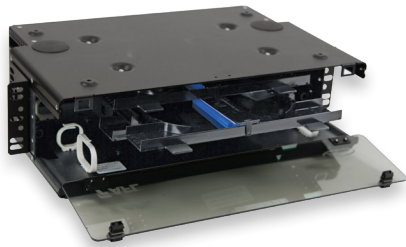

## LightLink LANSystem SPL3RU and SPL5RU—Optical Splice Shelf

The LightLink LANSystem Optical Splice Shelf is designed to provide a convenient in-rack splicing and interconnection point for Outside Plant (OSP) cable entering a Central Office (CO), Controlled Environmental Vault (CEV), Headend (HE) or customer location. Units are available with three or six STF-48 Telescoping Splice Drawers. Each drawer is capable of handling up to 48 individual single-fused or up to 144 mass-fused fibers, with minimum bend radius routing and protection.

### Specifications

- Designed around Telcordia® GR-63NEBS
- Aluminum construction per ASTM B209
- Durable textured powder coat finish available in black or white
- Universal 19/23" EIA/TIA rack compatibility

### Features

- Fits comfortably into new and existing interconnect, cross-connect, customer premise, and co-location environments
- Compatible with industry standard equipment frames
- For in-rack splicing of outside plant cable to connectorized pigtails or riser cable
- Drawers handle up to 48 single-fused or 144 mass-fused fibers
- Cable entry/exit grommet seals
- Durable and scratch resistant power coated antique white finish
- Hinged plexiglass front and rear door
- Spring loaded latches